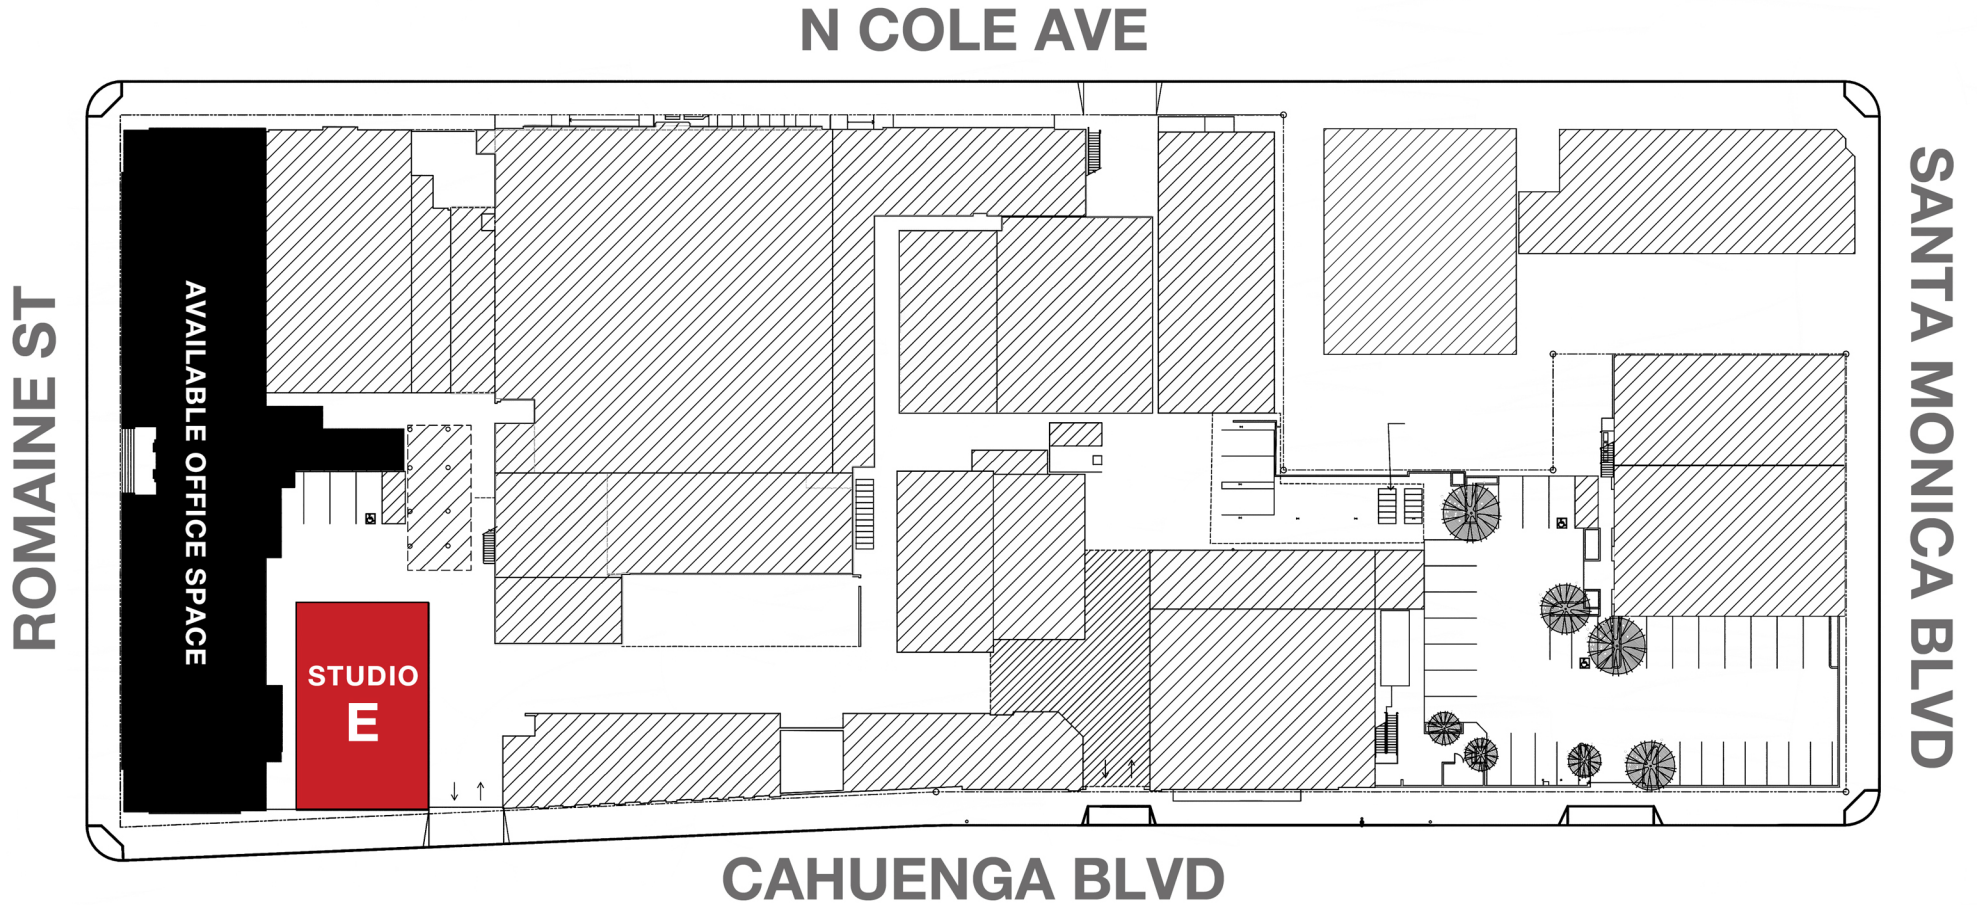

STUDIO E | ECHELON AT TELEVISION CENTER

STUDIO LOT MAP

 ECHELON™ AT TELEVISION CENTER

RED STUDIOS HOLLYWOOD

846 NORTH CAHUENGA BOULEVARD • LOS ANGELES, CA 90038 • (323) 463-0808 • WWW.REDSTUDIO.COM