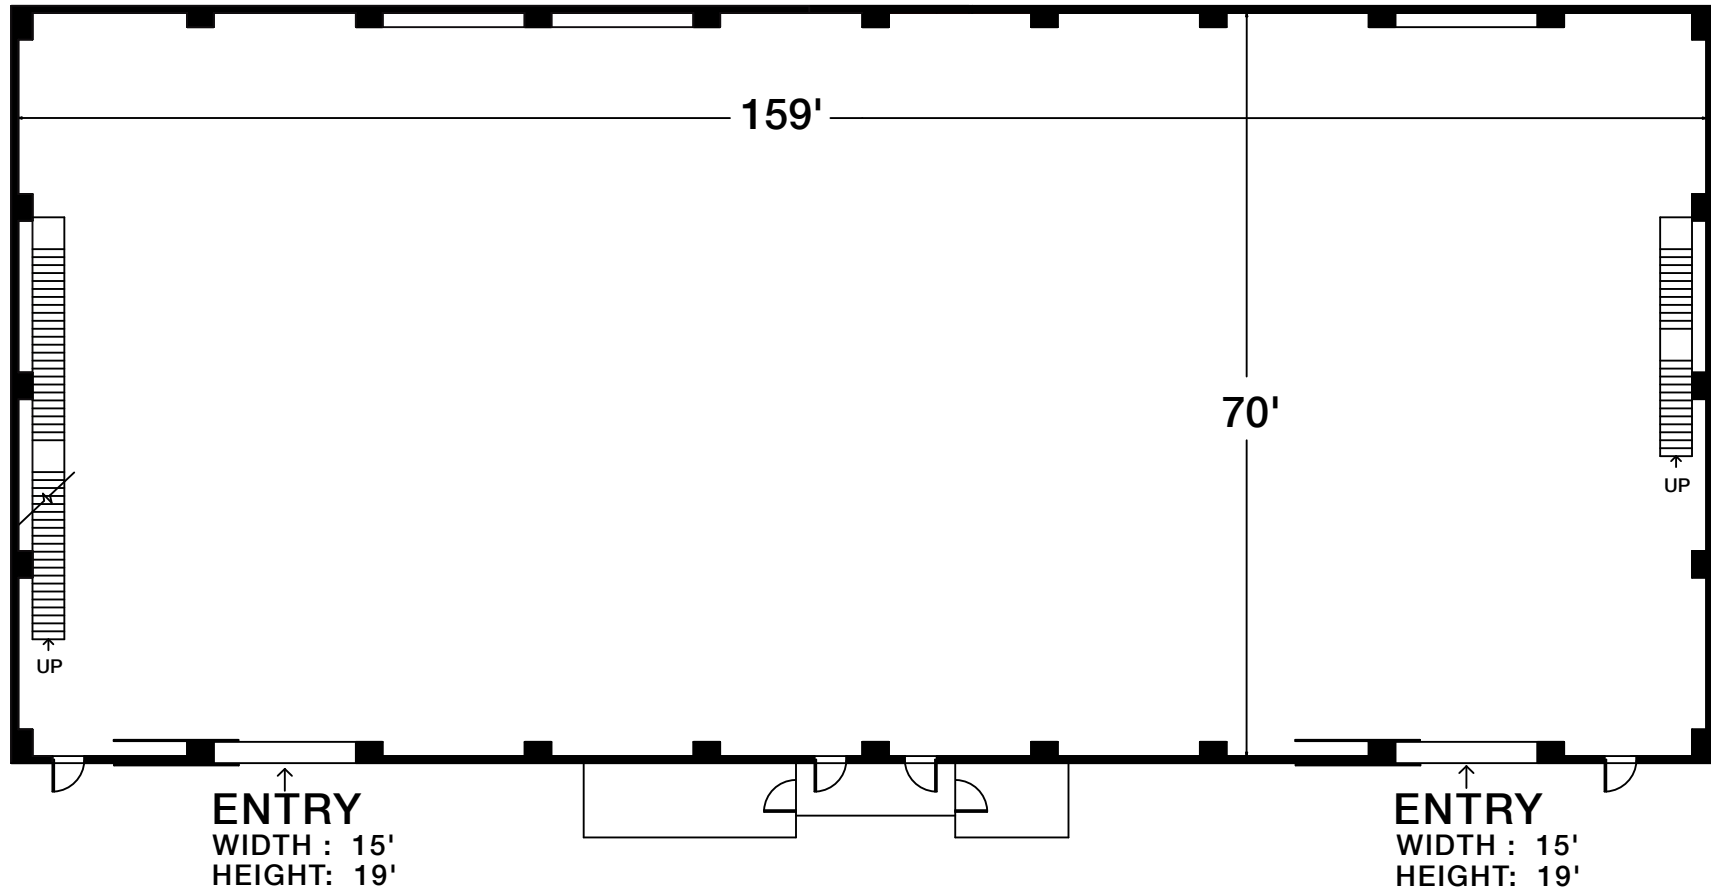

STAGE 3

11,200 SQ FT

DIMENSIONS

WIDTH: 70'

LENGTH: 159'

HEIGHT: 30'

SQUARE FEET: 11,200

DOOR HEIGHT: 19'