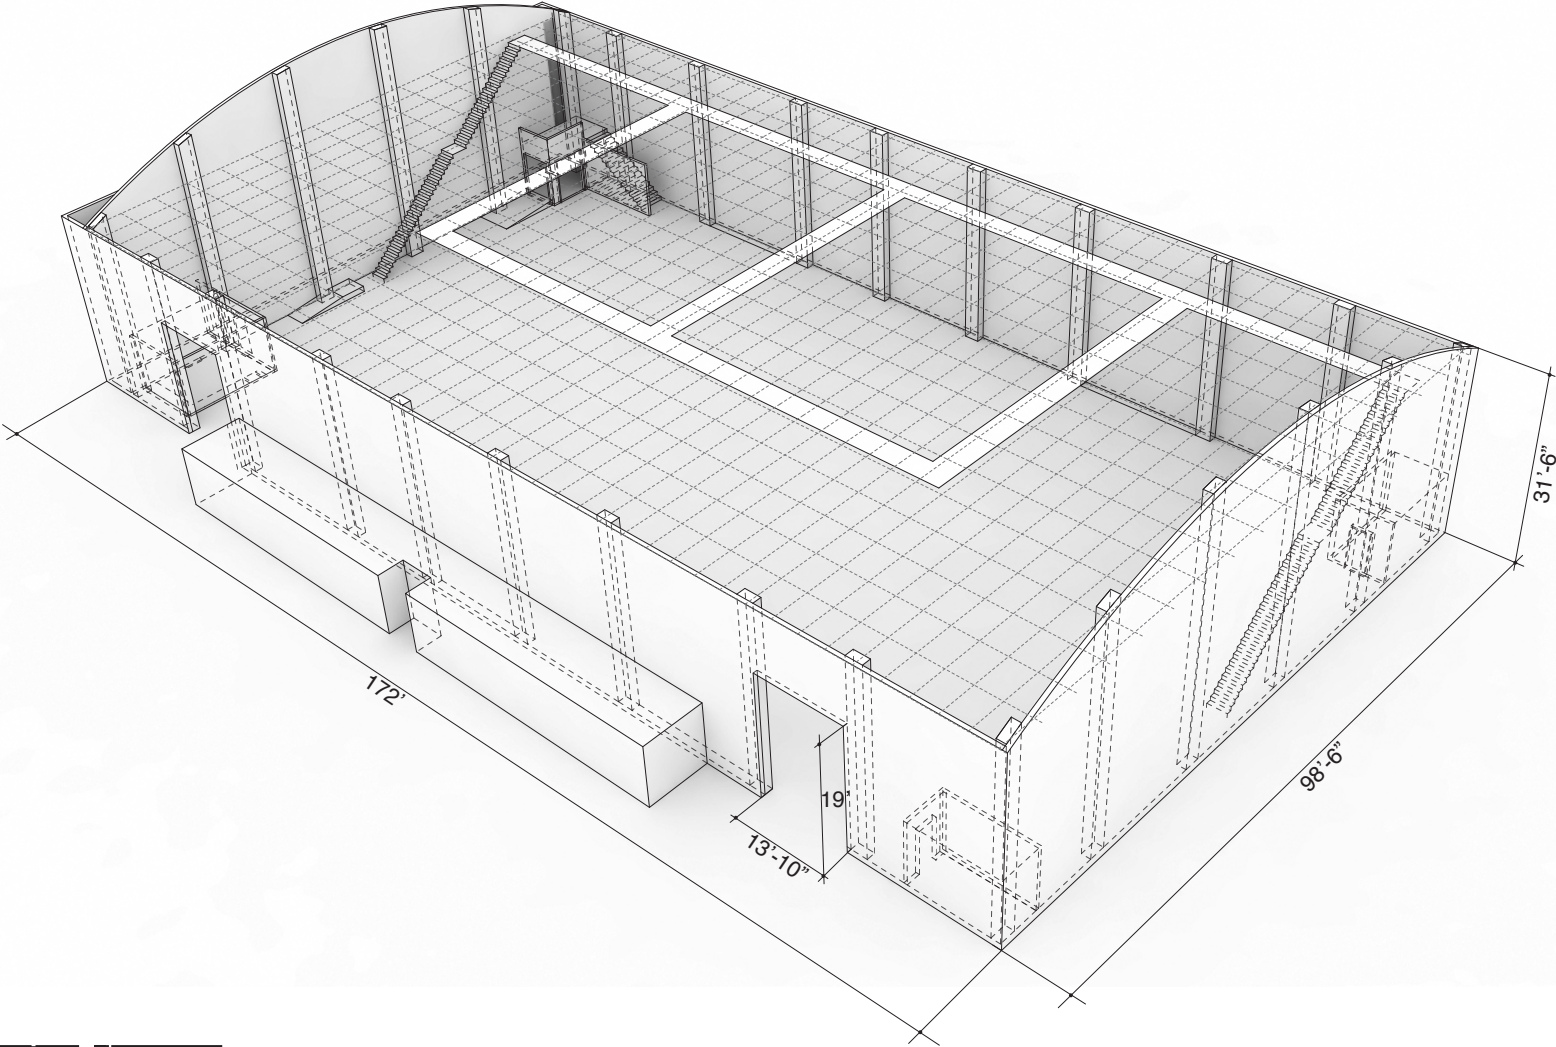

STAGE 5

17,000 SQ FT

DIMENSIONS

WIDTH: 98'6"

LENGTH: 172'

HEIGHT: 31'6"

SQUARE FEET: 17,000

DOOR HEIGHT: 19'