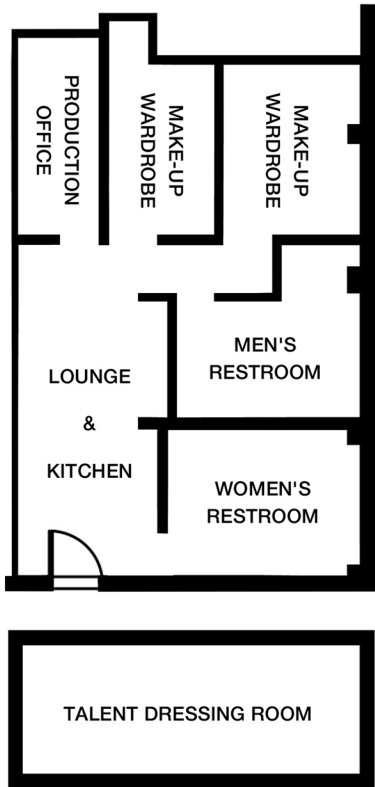

STUDIO E

4,424 TOTAL SQ FT

DIMENSIONS

WIDTH: 45'

LENGTH: 72'

HEIGHT: 20'

SQUARE FEET: 3,240

DOOR HEIGHT: 9'6" x 11'5"

LOCATION

ECHELON AT TELEVISION CENTER

ECHELON™ AT TELEVISION CENTER

RED STUDIOS HOLLYWOOD

846 NORTH CAHUENGA BOULEVARD • LOS ANGELES, CA 90038 • (323) 463-0808 • WWW.REDSTUDIO.COM