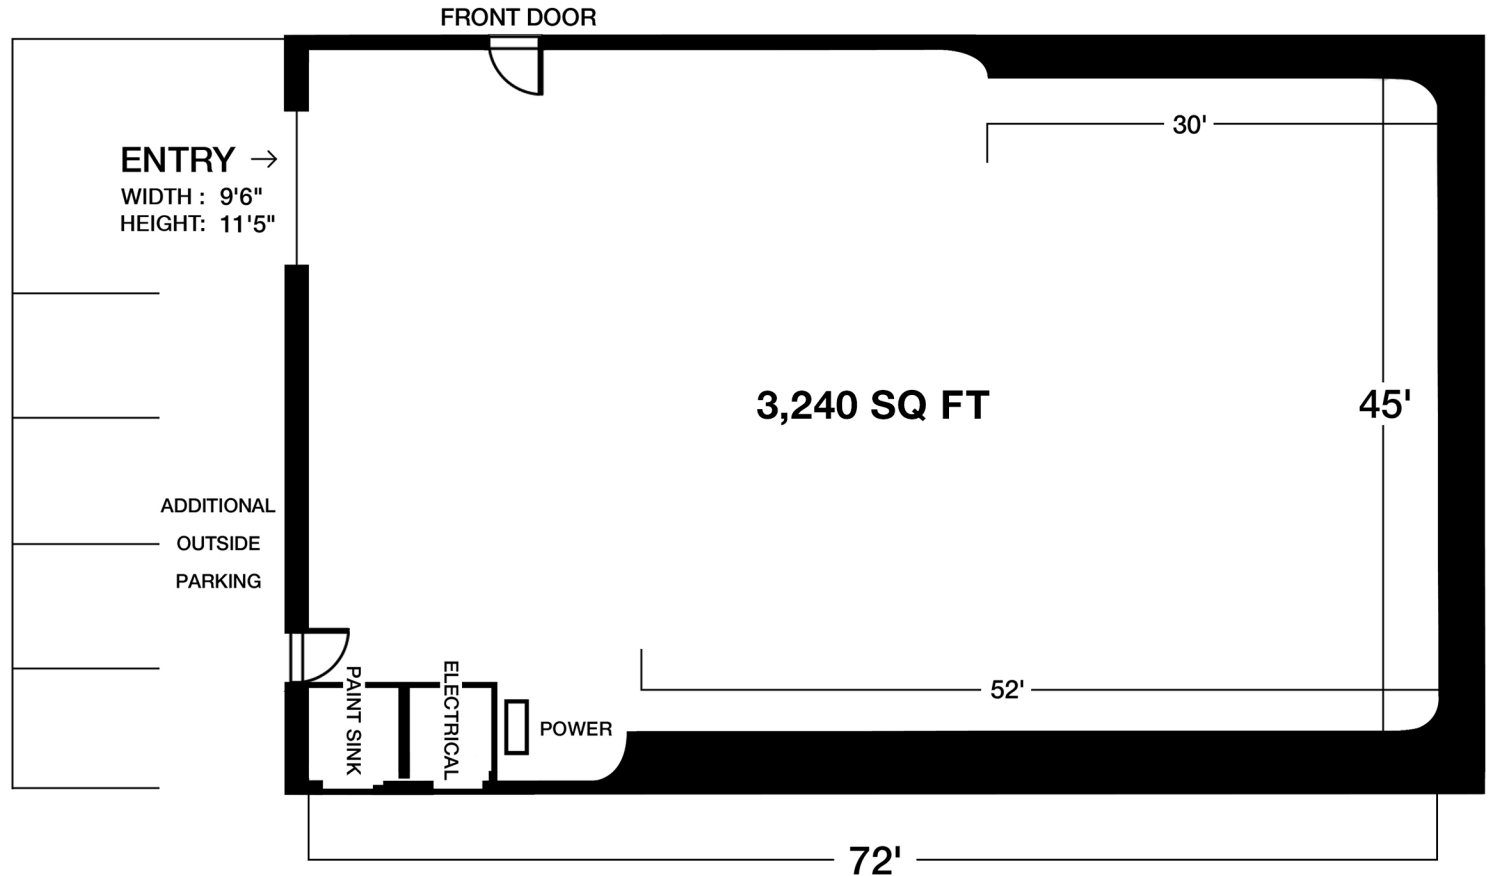

STUDIO E

4,424 TOTAL SQ FT

DIMENSIONS

WIDTH: 45'

LENGTH: 72'

HEIGHT: 20'

SQUARE FEET: 3,240

DOOR HEIGHT: 9'6" x 11'5"

LOCATION

ECHELON AT TELEVISION CENTER

ECHELON™ AT TELEVISION CENTER

RED STUDIOS HOLLYWOOD

846 NORTH CAHUENGA BOULEVARD • LOS ANGELES, CA 90038 • (323) 463-0808 • WWW.REDSTUDIO.COM